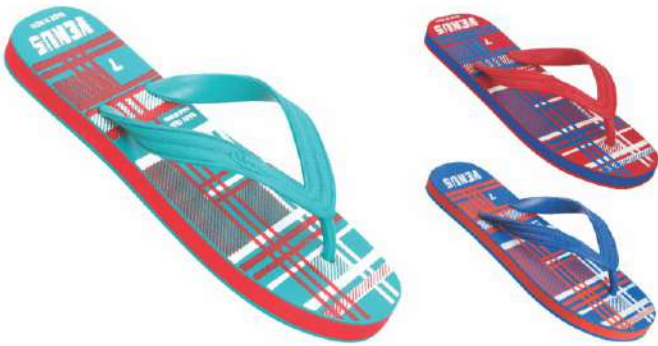

MAX CRAZY-14 SIZE: 6-10 COL: Red, Green, Blue

MAX CRAZY-15 SIZE: 6-10 COL: Red, Green, Blue

DABANGG SIZE: 6-10 COL: Red, Green, Blue

SIMBA-01 SIZE: 6-10 COL: Red, Green, Blue

SIMBA-02 SIZE: 6-10 COL: Blue, Brown, Red

DHAWAN-01 SIZE: 6-10 COL: Orange/D.Turkes, Red/Turkes

PETER SIZE: 6-10 COL: Red, Green, Blue

KING-01 SIZE: 6-10 COL: Red, Green, Blue

KING-02 SIZE: 6-10 COL: Red, Green, Blue

G-060 SIZE: 6-10 COL: Red, Green, Tan