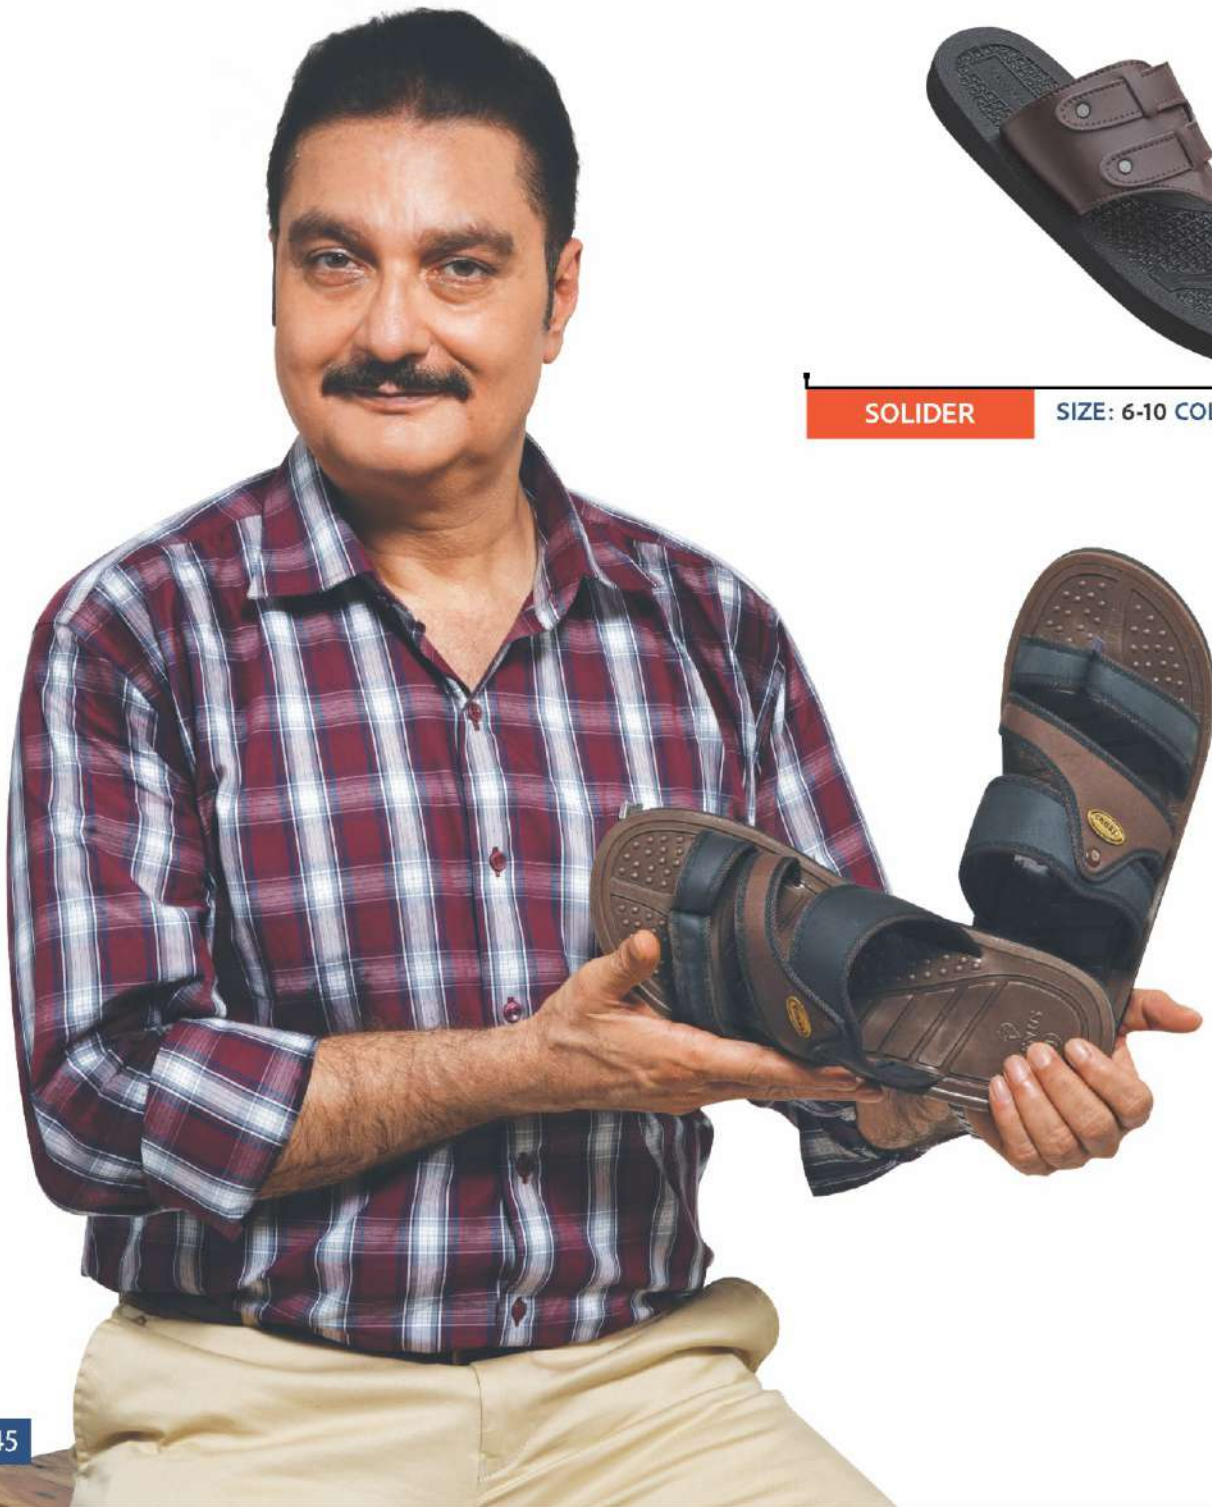

SIZE: 6-10 COL: Black, Coffe

2035

SIZE: 6-10 COL: Black, Coffee

FIGHTER

SIZE: 6-10 COL: Black, Cherry

SOLIDER

SIZE: 6-10 COL: Black, Cherry

CH-30 **SIZE: 4-8 COL: Coffee, Red, Grey, Matty, Voilet**